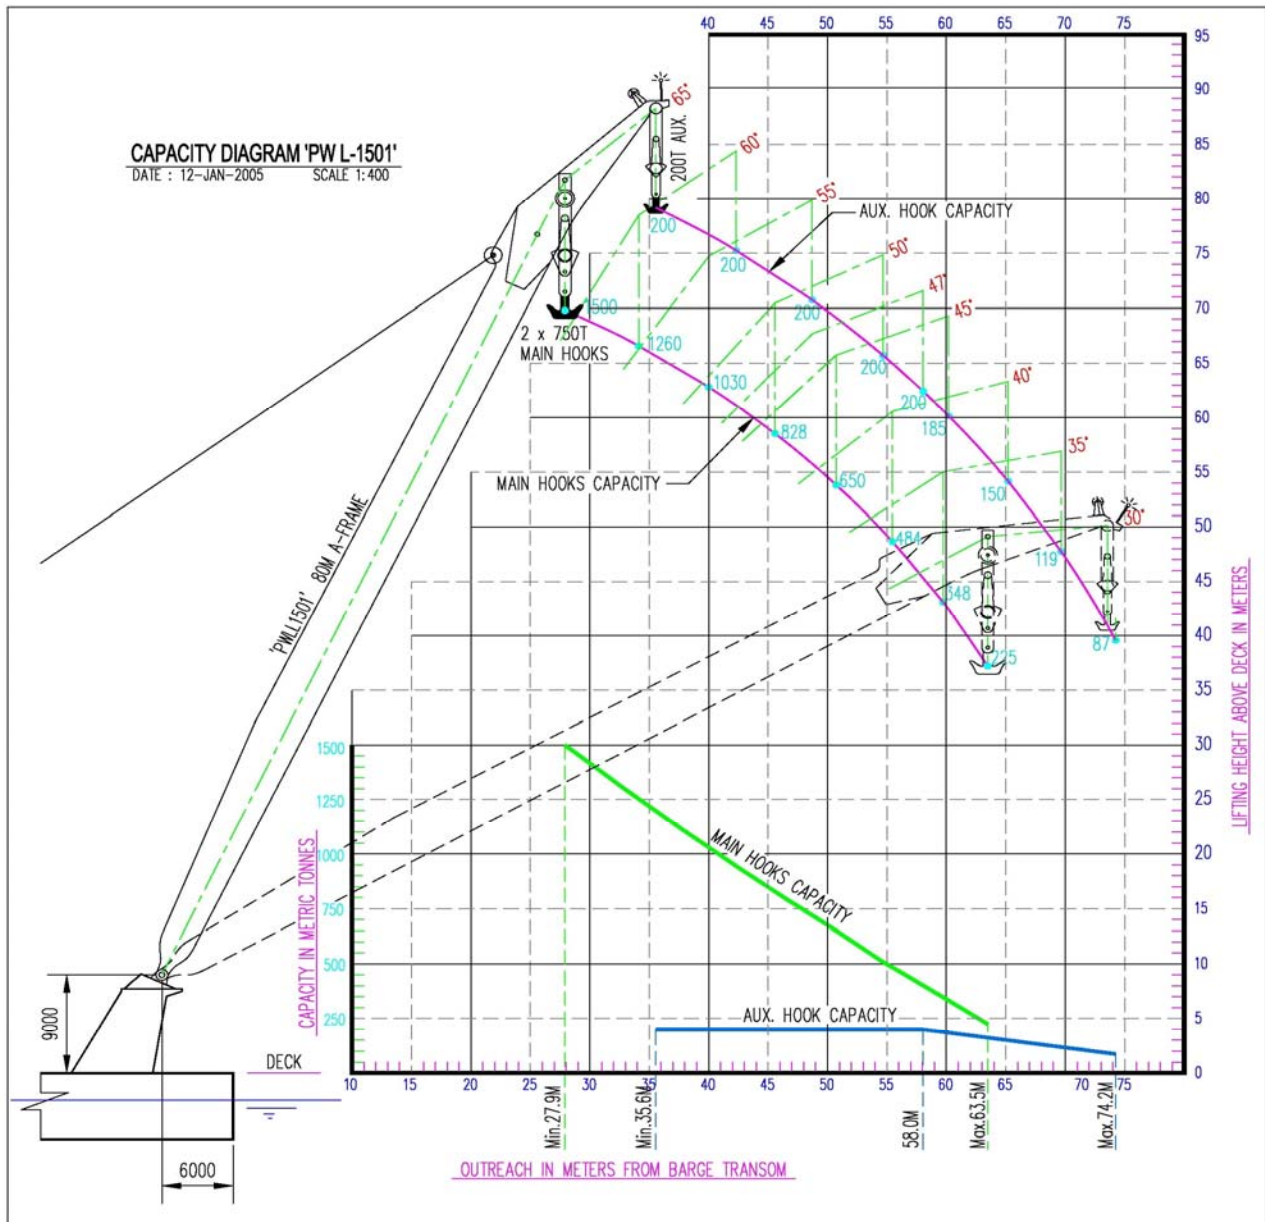

PW L-1501 Lifting Chart

PACIFIC WORKBOATS PTE LTD

No 1 Kim Seng Promenade, #07-02 Great World City, Singapore 237994

Tel: 65 9295 7109 / 65 9001 0802 (Sales), 65 6261 6681 (Ops-24hrs), 65 6262 7488 (Adm Office), Fax: 65 6265 0201

Email: andrew@pwpl.com.sg / wplee@pwpl.com.sg