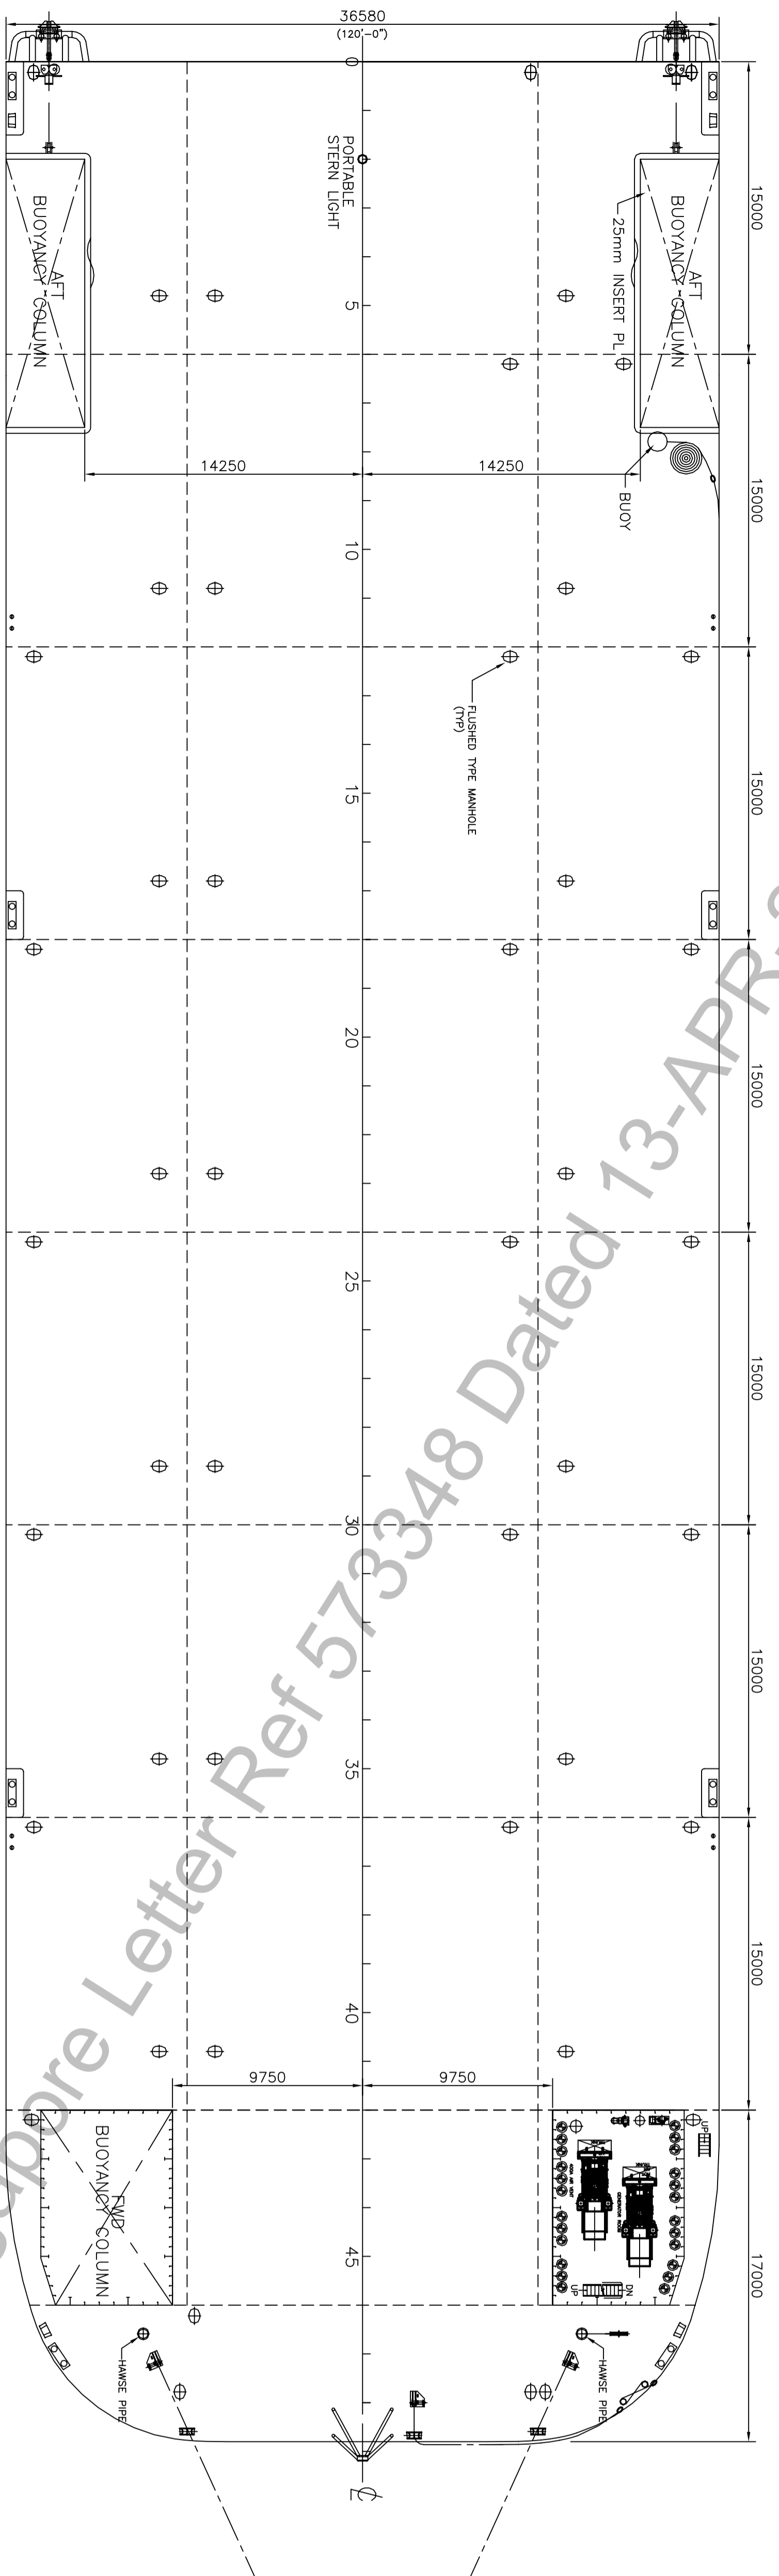

FILED FOR REFERENCE ONLY

PRINCIPAL PARTICULARS:

LENGTH O.A. 122.00 m
BEAM MLD. 36.58 m
DEPTH MLD. 7.62 m
FRAME SPACING 2.50 m
DECK LOADING 20 t/m²
COMPLEMENT NIL
SUBMERSIBLE DEPTH 7 m ABOVE MAIN DECK