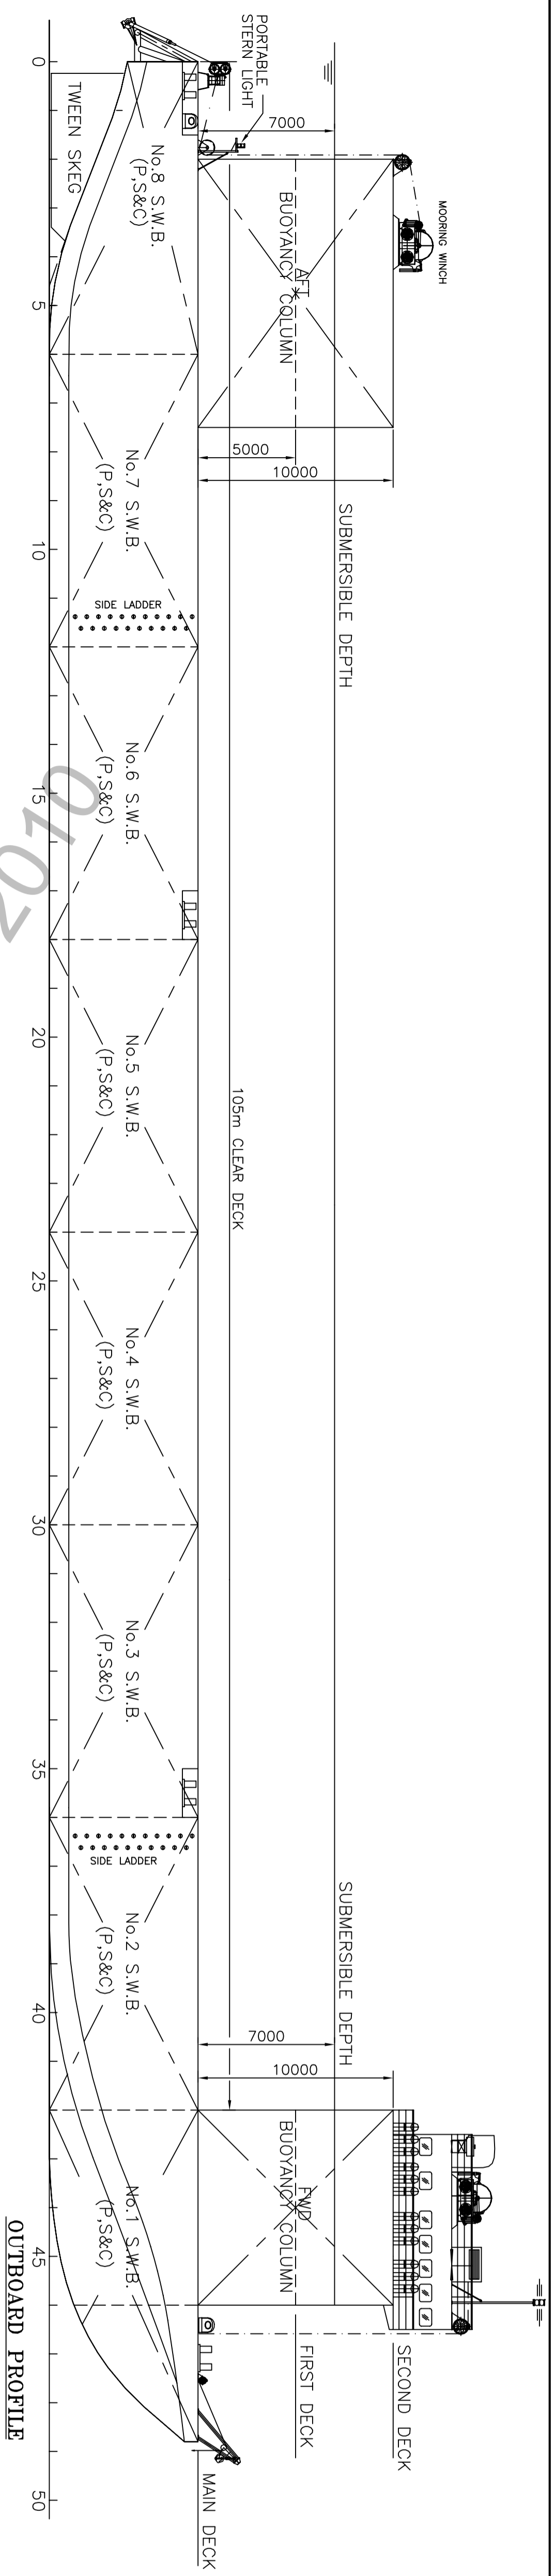

FILED FOR REFERENCE ONLY

PRINCIPAL PARTICULARS:

LENGTH O.A. 122.00 m
BEAM MLD. 36.58 m
DEPTH MLD. 7.62 m
FRAME SPACING 2.50 m
DECK LOADING 20 t/m²
COMPLEMENT NIL
SUBMERSIBLE DEPTH 7 m ABOVE MAIN DECK