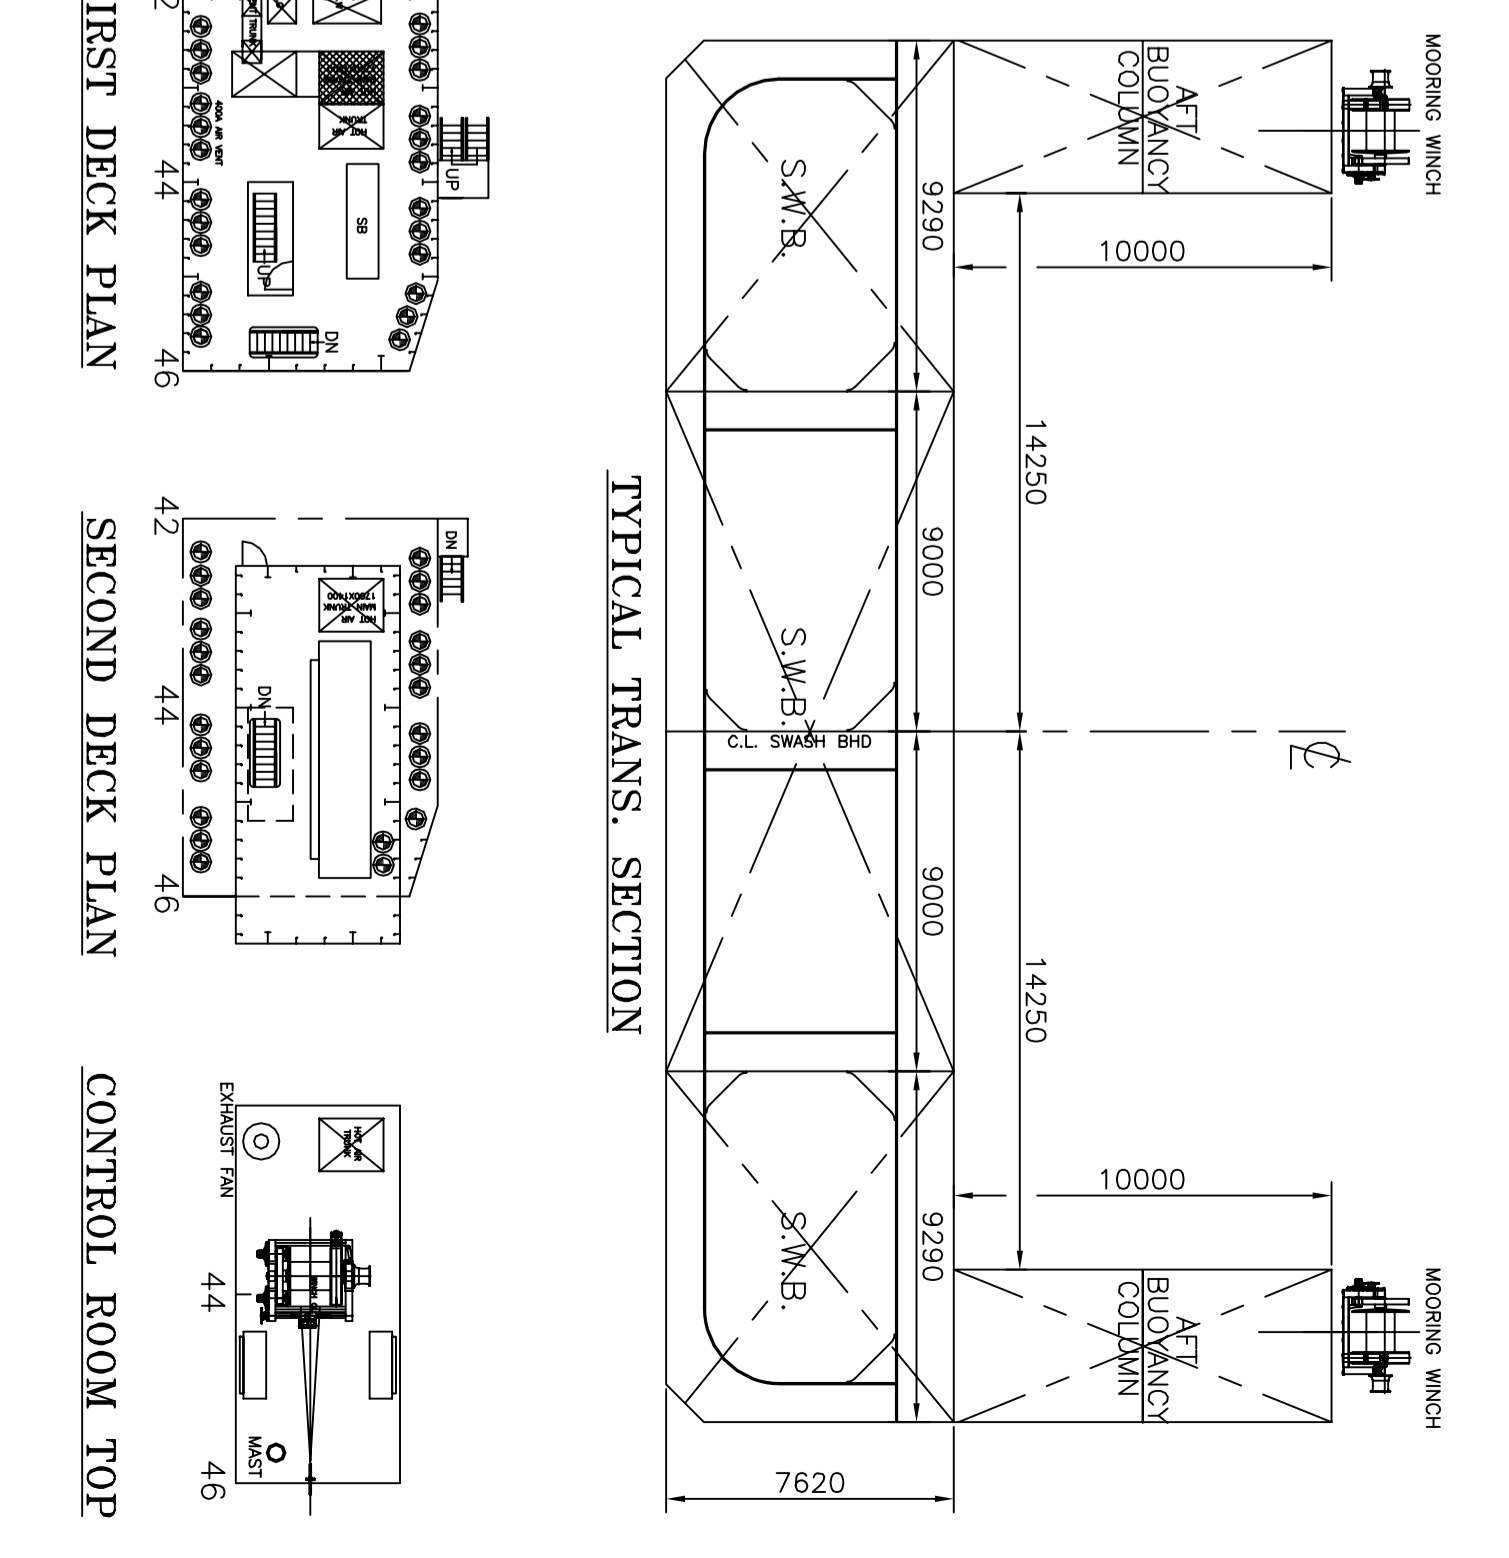

FILED FOR REFERENCE ONLY

PRINCIPAL PARTICULARS:

LENGTH O.A. 122.00 m
BEAM MLD. 36.58 m
DEPTH MLD. 7.62 m
FRAME SPACING 2.50 m
DECK LOADING 20 t/m²
COMPLEMENT NIL
SUBMERSIBLE DEPTH 7 m ABOVE MAIN DECK