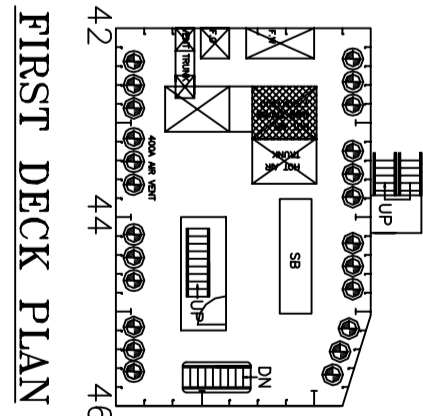

FILED FOR REFERENCE ONLY

PRINCIPAL PARTICULARS:

LENGTH O.A. 122.00 m
BEAM MLD. 36.58 m
DEPTH MLD. 7.62 m
FRAME SPACING 2.50 m
DECK LOADING 20 t/m²
COMPLEMENT NIL
SUBMERSIBLE DEPTH 7 m ABOVE MAIN DECK

General Arrangement

NO.	DATE	DESCRIPTION	BY
01	04.10.08	BALLAST TANKS CHANGED AS PER SHIPYARD REQUEST	ZHAN
02	04.03.09	MOORING WINCH AND ANCHOR RACK UPDATED	ZHAN
03	14.09.09	REVISED AS PER SHIPYARD REQUEST	ZHAN
04	08.10.09	REVISED AS PER DISCUSSION WITH SHIPYARD	ZHAN
05	15.09.08	MODIFICATION	ZHAN