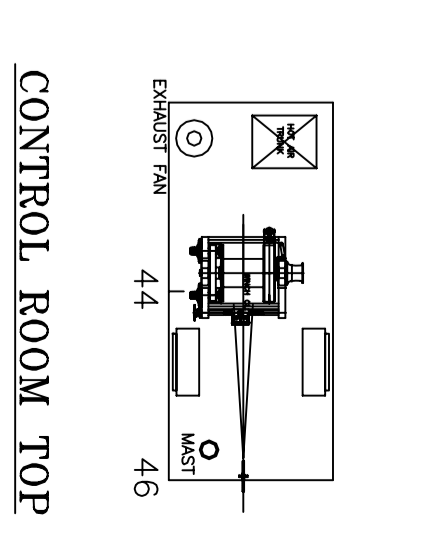

FILED FOR REFERENCE ONLY

PRINCIPAL PARTICULARS:

LENGTH O.A. 122.00 m
BEAM MLD. 36.58 m
DEPTH MLD. 7.62 m
FRAME SPACING 2.50 m
DECK LOADING 20 t/m²
COMPLEMENT NIL
SUBMERSIBLE DEPTH 7 m ABOVE MAIN DECK

General Arrangement

NO.	DATE	DESCRIPTION	BY
01	04.10.08	BALLAST TANKS CHANGED AS PER SHIPYARD REQUEST	ZHAN
02	04.03.09	MOORING WINCH AND ANCHOR RACK UPDATED	ZHAN
03	14.09.09	REVISED AS PER SHIPYARD REQUEST	ZHAN
04	08.10.09	REVISED AS PER DISCUSSION WITH SHIPYARD	ZHAN
05	15.09.08	MODIFICATION	ZHAN