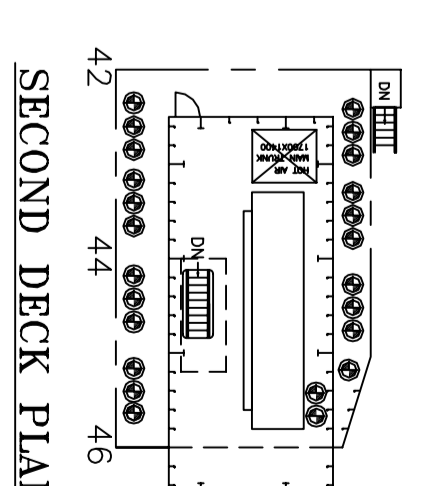

FILED FOR REFERENCE ONLY

PRINCIPAL PARTICULARS:

LENGTH O.A. 122.00 m
BEAM MLD. 36.58 m
DEPTH MLD. 7.62 m
FRAME SPACING 2.50 m
DECK LOADING 20 t/m²
COMPLEMENT NIL
SUBMERSIBLE DEPTH 7 m ABOVE MAIN DECK

General Arrangement

NO.	DATE	DESCRIPTION	BY
01	04.10.08	BALLAST TANKS CHANGED AS PER SHIPYARD REQUEST	ZHAN
02	04.03.09	MOORING WINCH AND ANCHOR RACK UPDATED	ZHAN
03	14.09.09	REVISED AS PER SHIPYARD REQUEST	ZHAN
04	08.10.09	REVISED AS PER DISCUSSION WITH SHIPYARD	ZHAN
05	15.09.08	MODIFICATION	ZHAN