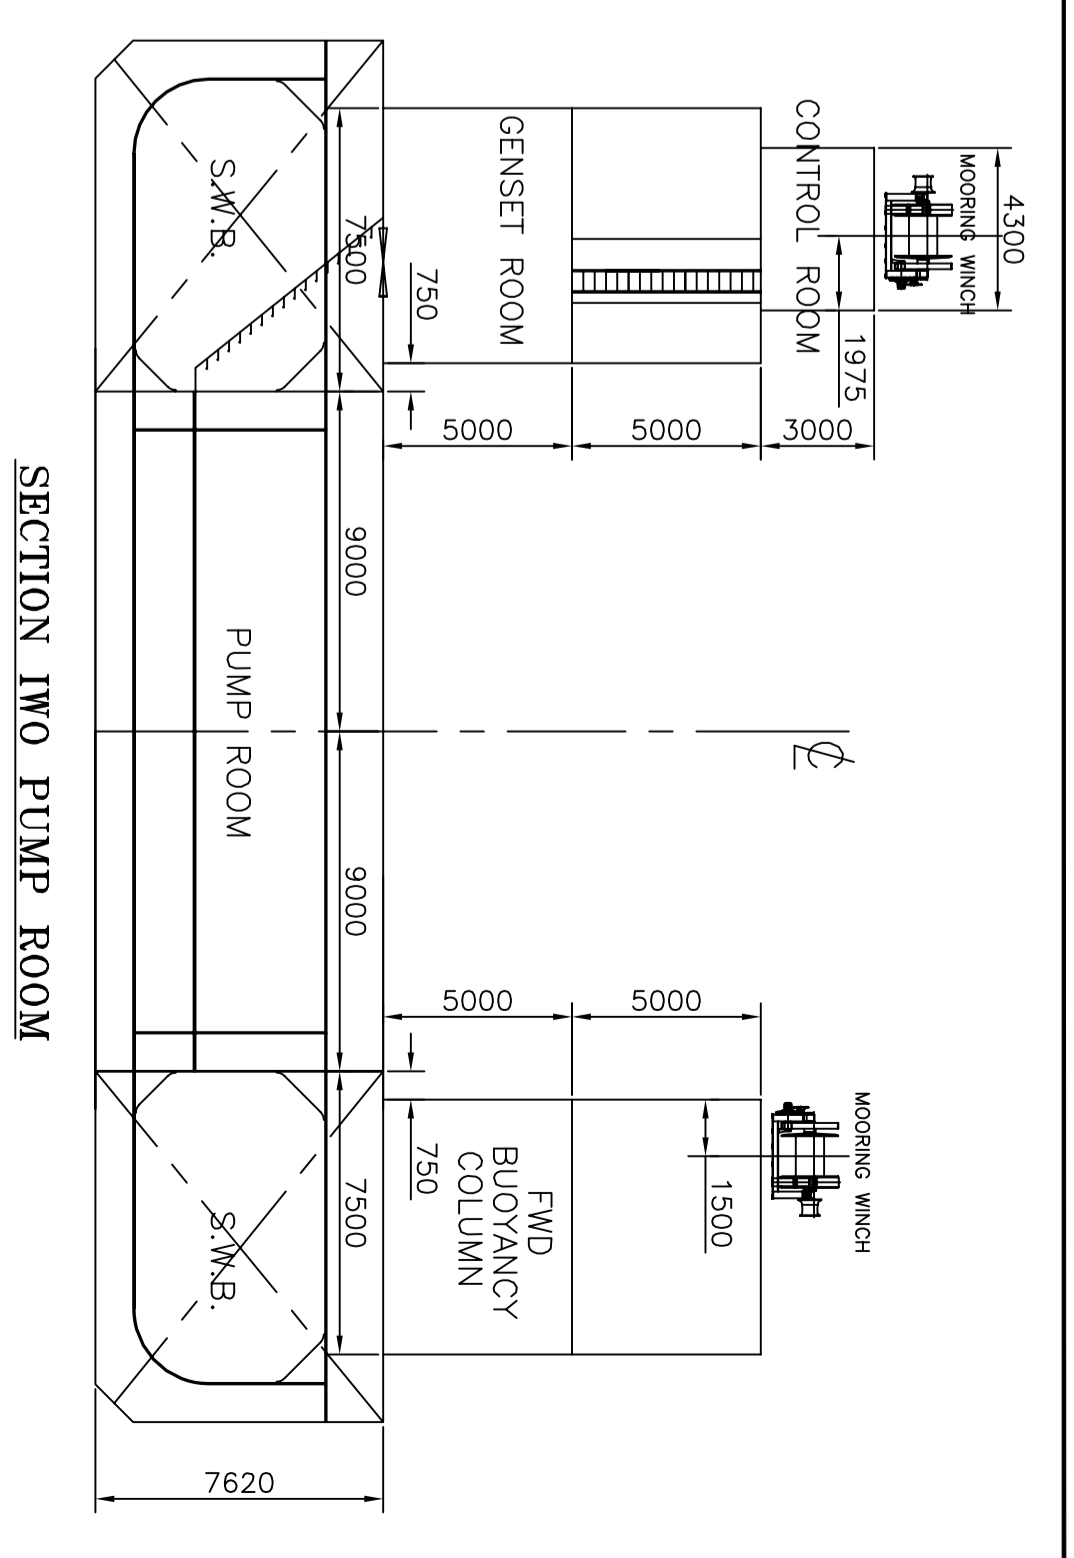

FILED FOR REFERENCE ONLY

PRINCIPAL PARTICULARS:

LENGTH O.A. 122.00 m
BEAM MLD. 36.58 m
DEPTH MLD. 7.62 m
FRAME SPACING 2.50 m
DECK LOADING 20 t/m²
COMPLEMENT NIL
SUBMERSIBLE DEPTH 7 m ABOVE MAIN DECK